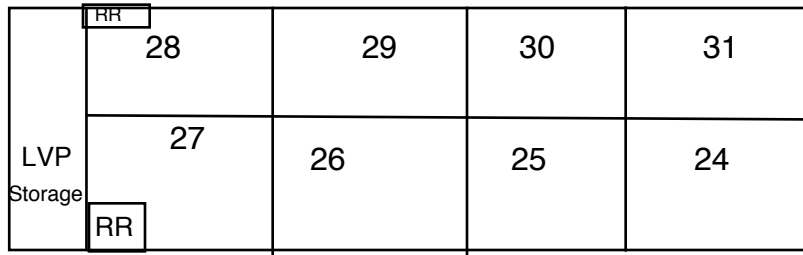

LADERA VISTA JUNIOR HIGH SCHOOL

Acacia →

Commonwealth

38

Basketball Courts

Speech

Teacher Work Room

Arts Plaza